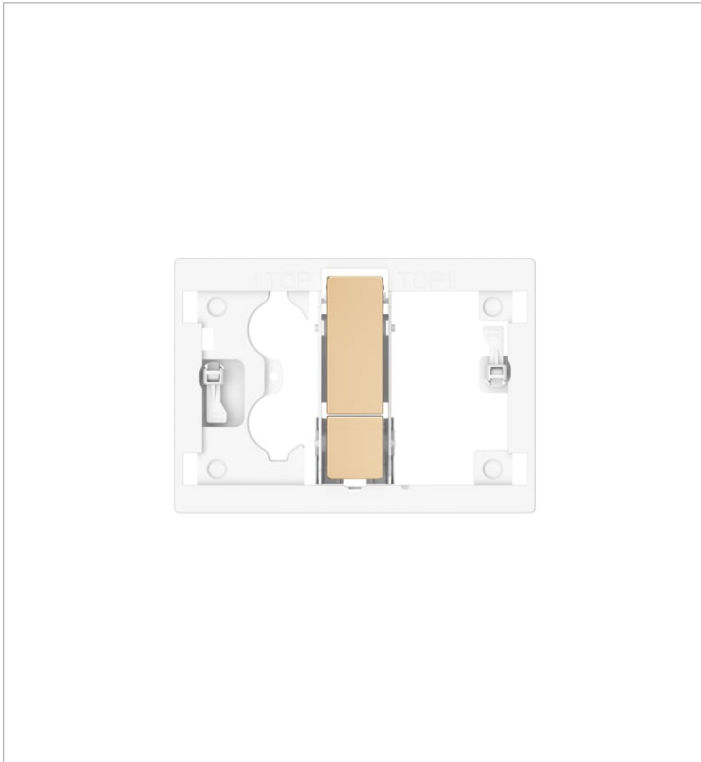

DUPLO S

PS4 Dual - Dual flush operating plate for Roca S installation systems. Cable technology. No tools required for installation

**FEATURES**

Number of buttons: 2

TECHNICAL DRAWINGS

BOUGHT TOGETHER FREQUENTLY

PS4 Dual - PS4 front panel
to be combined with PS4
push-button

8905213..

Duplo S Compact - Built-in
structure with compact
dual flush cistern for wall-
hung WC. Ø 90 / Ø 110
elbow

8900A0020

Duplo S

Designed for modern living, Duplo S seamlessly integrates advanced concealed cistern technology with refined flush plate designs, providing unparalleled comfort and style for any bathroom project.