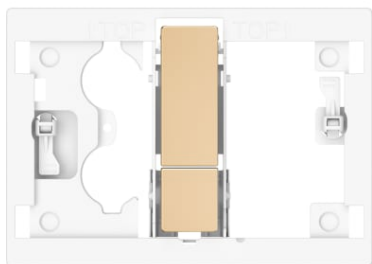

DUPLO S

PS4 Dual - Dual flush operating plate for Roca S installation systems. Cable technology. No tools required for installation

**FEATURES**

Number of buttons: 2

TECHNICAL DRAWINGS

BOUGHT TOGETHER FREQUENTLY

PS4 Dual - PS4 front panel
to be combined with PS4
push-button

8905213..

Duplo S Compact - Built-in
structure with compact
dual flush cistern for wall-
hung WC. Ø 90 / Ø 110
elbow

8900A0020

Duplo S

Designed for modern living, Duplo S seamlessly integrates advanced concealed cistern technology with refined flush plate designs, providing unparalleled comfort and style for any bathroom project.